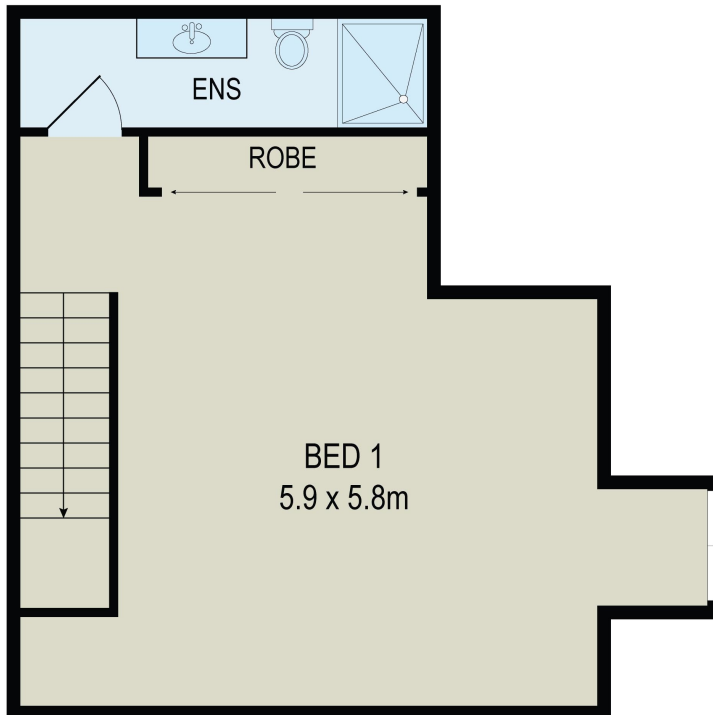

## Top Floor Split Level 2 Bedroom Apartment in Peaceful Location

Enhanced by modern updates, this oversized apartment presents a great opportunity to live only moments to the hustle and bustle of Dulwich Hill shops, transport and cafes. Located at the rear of the complex, this property is very quiet and enjoys loads of natural light in a secure well kept, pet friendly apartment complex.

Features include:

- Desirable top floor aspect, split level floor plan with wonderful light interiors.
- New timber flooring throughout the open plan living space.
- Spacious bedrooms with built in robes, enormous main with ensuite occupying the whole top level.