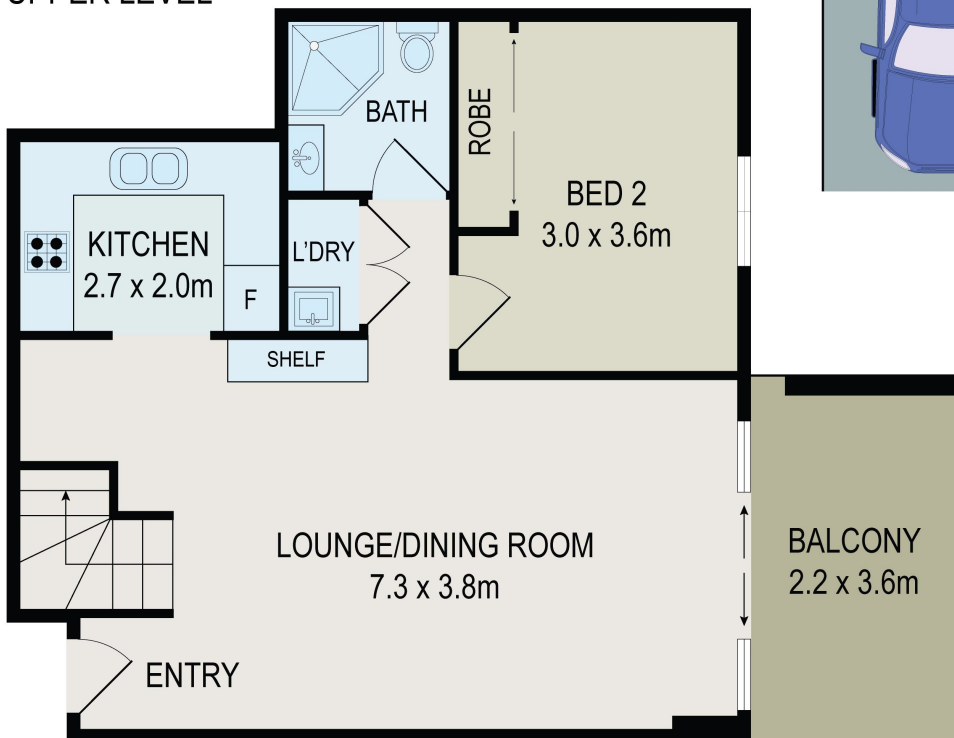

LOWER LEVEL

All information contained herein is gathered from all sources we believe to be reliable. However we cannot guarantee its accuracy and interested parties should rely on their own enquiries.