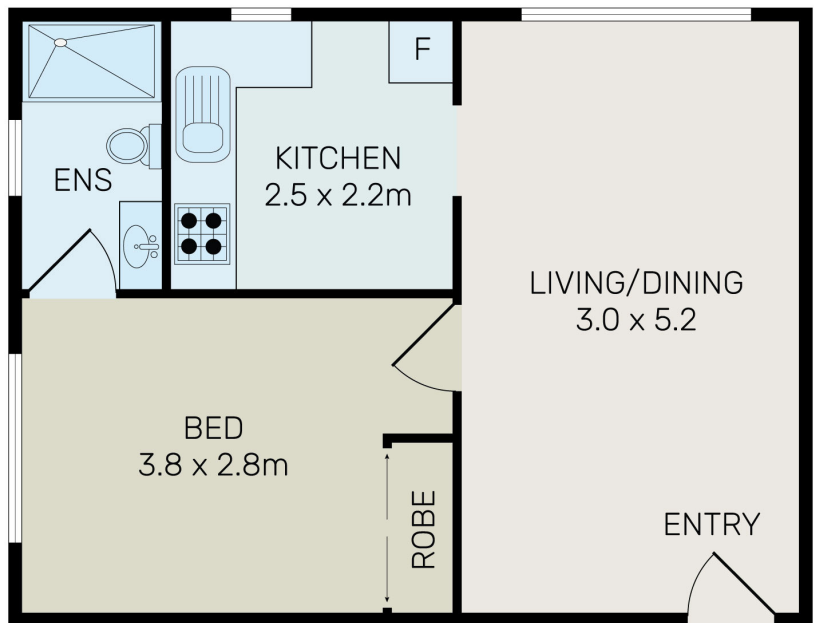

6/15 Darley Street NEWTOWN, NSW

WHAT A BARGAIN! 1 Bedroom RARE Apartment with 2 CAR SPACES!

MISS THIS AND YOU WILL MISS OUT!

Question: Where will you find a 1 bedroom apartment offering 2 car spaces in Sydney?

Answer: At 6/15 Darley Street Newtown.

Features include:

- Affordable first home or investment in a small security block.
- Solid brick internal walls, high ceilings, airy, cool and quiet.

All information contained herein is gathered from all sources we believe to be reliable. However we cannot guarantee its accuracy and interested parties should rely on their own enquiries.