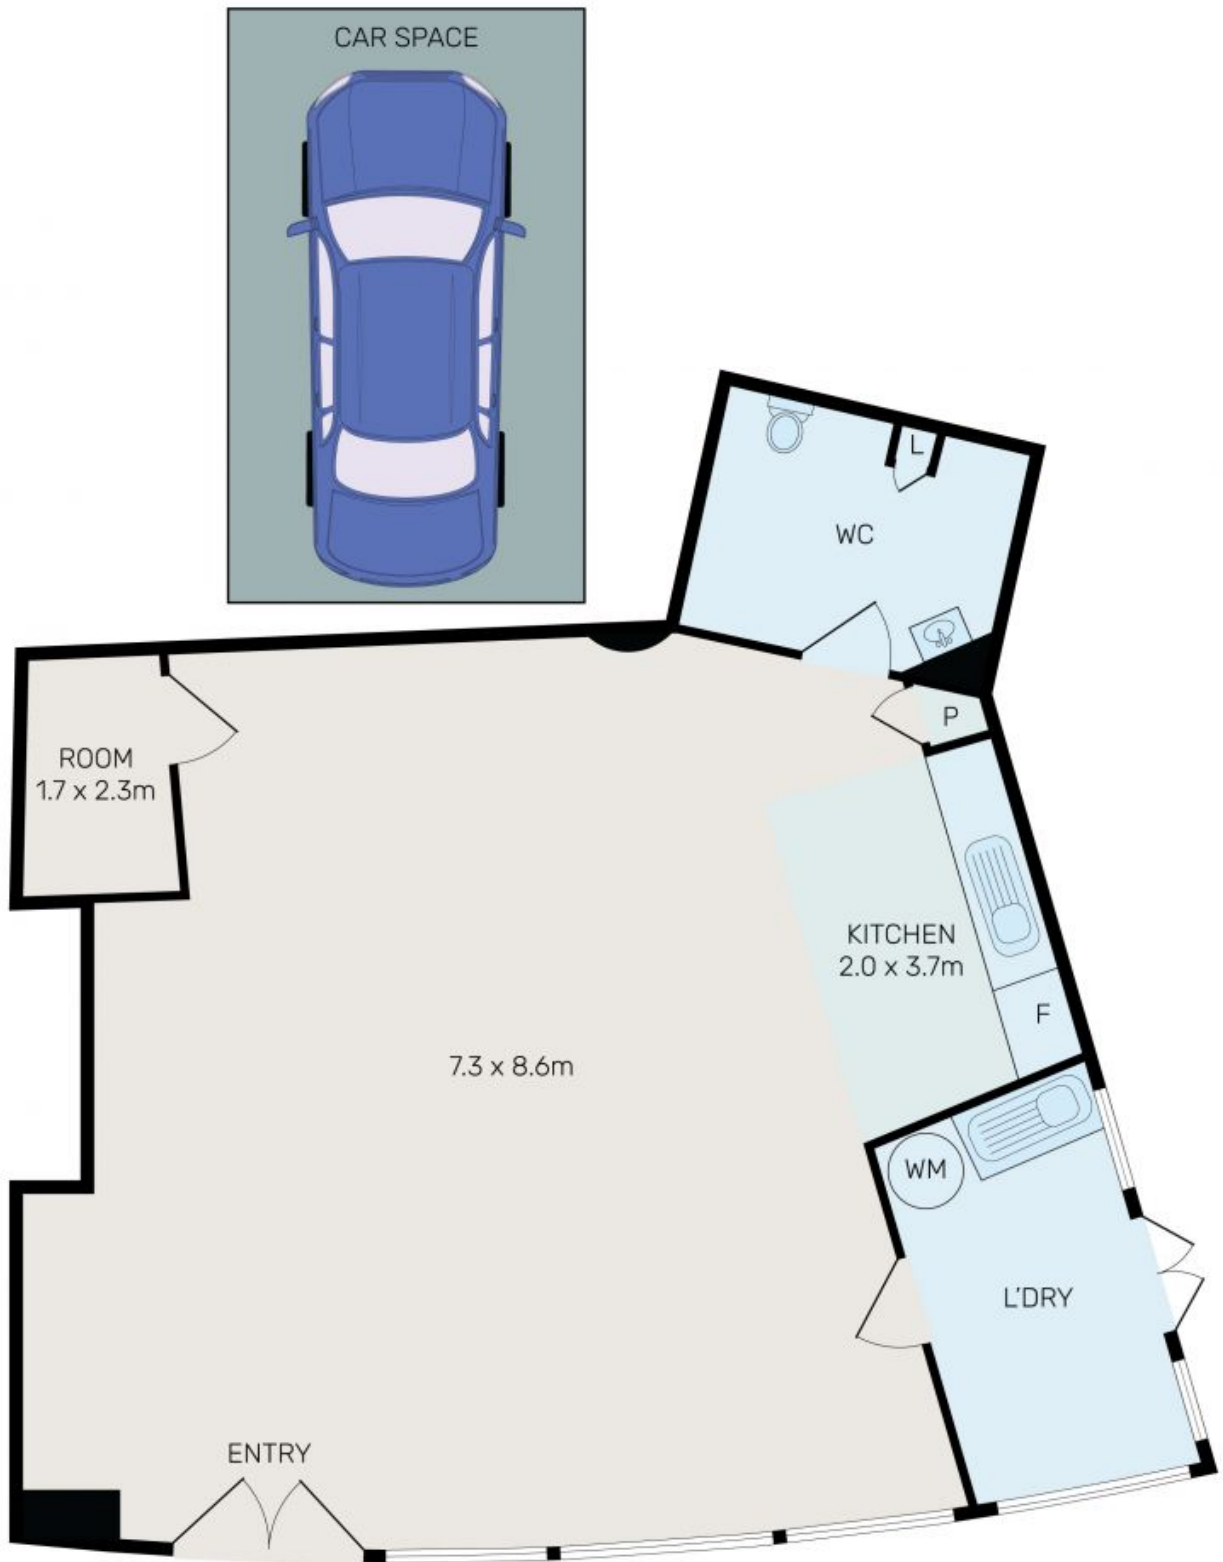

All information contained herein is gathered from all sources we believe to be reliable. However we cannot guarantee its accuracy and interested parties should rely on their own enquiries.

1/2 Jones Bay Road, Pyrmont