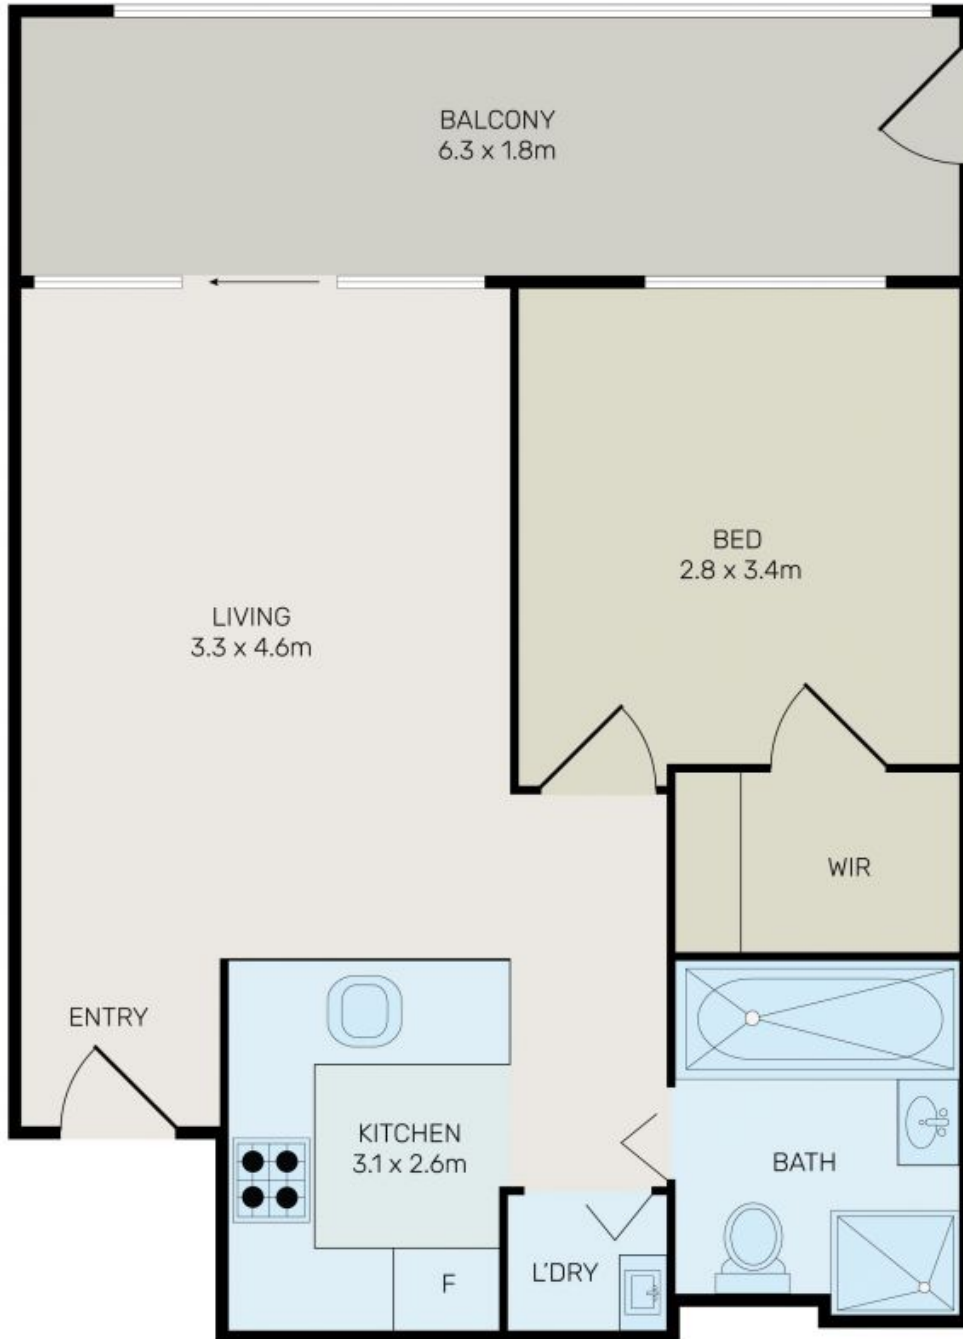

All information contained herein is gathered from all sources we believe to be reliable. However we cannot guarantee its accuracy and interested parties should rely on their own enquiries.

1/154 Malice Street, Camperdown