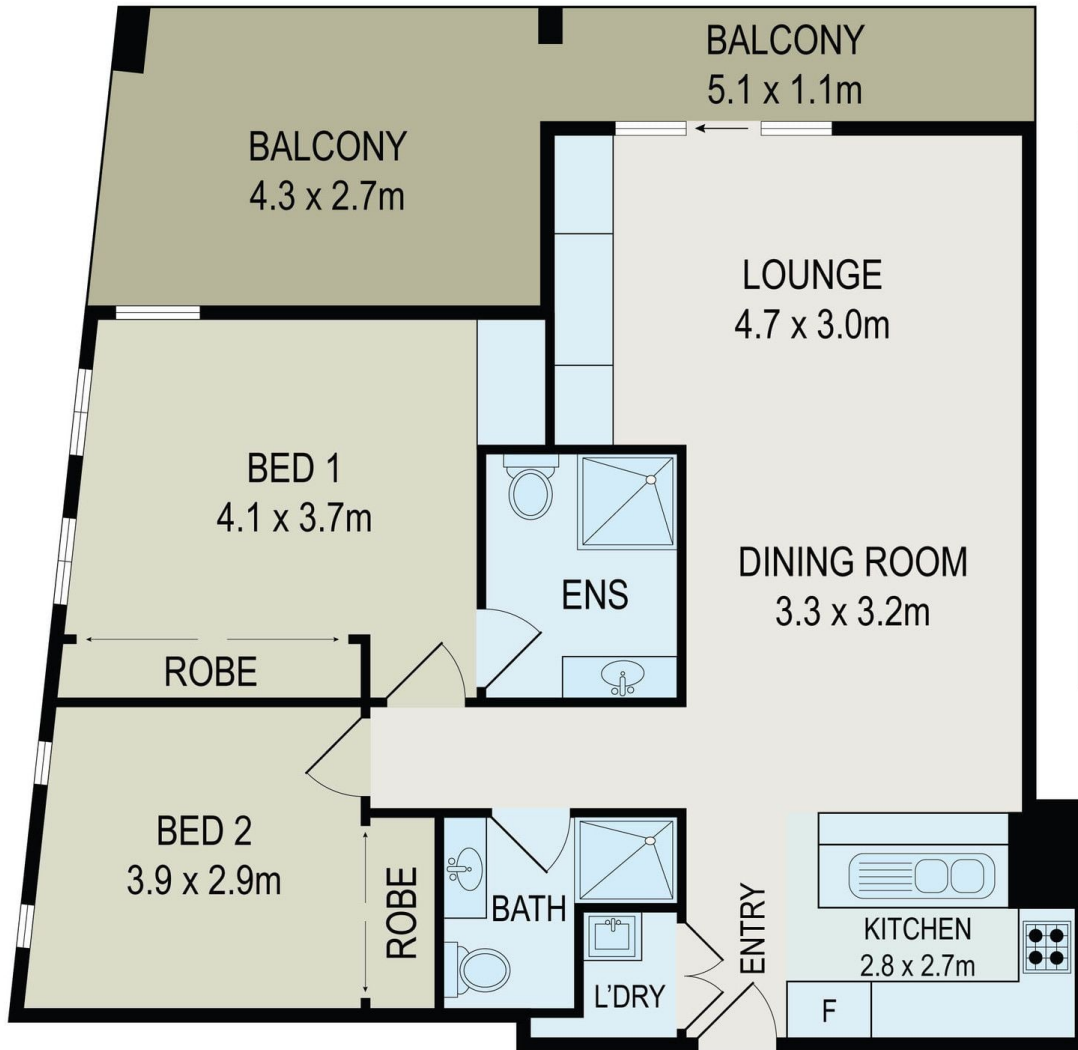

All information contained herein is gathered from all sources we believe to be reliable. However we cannot guarantee its accuracy and interested parties should rely on their own enquiries.